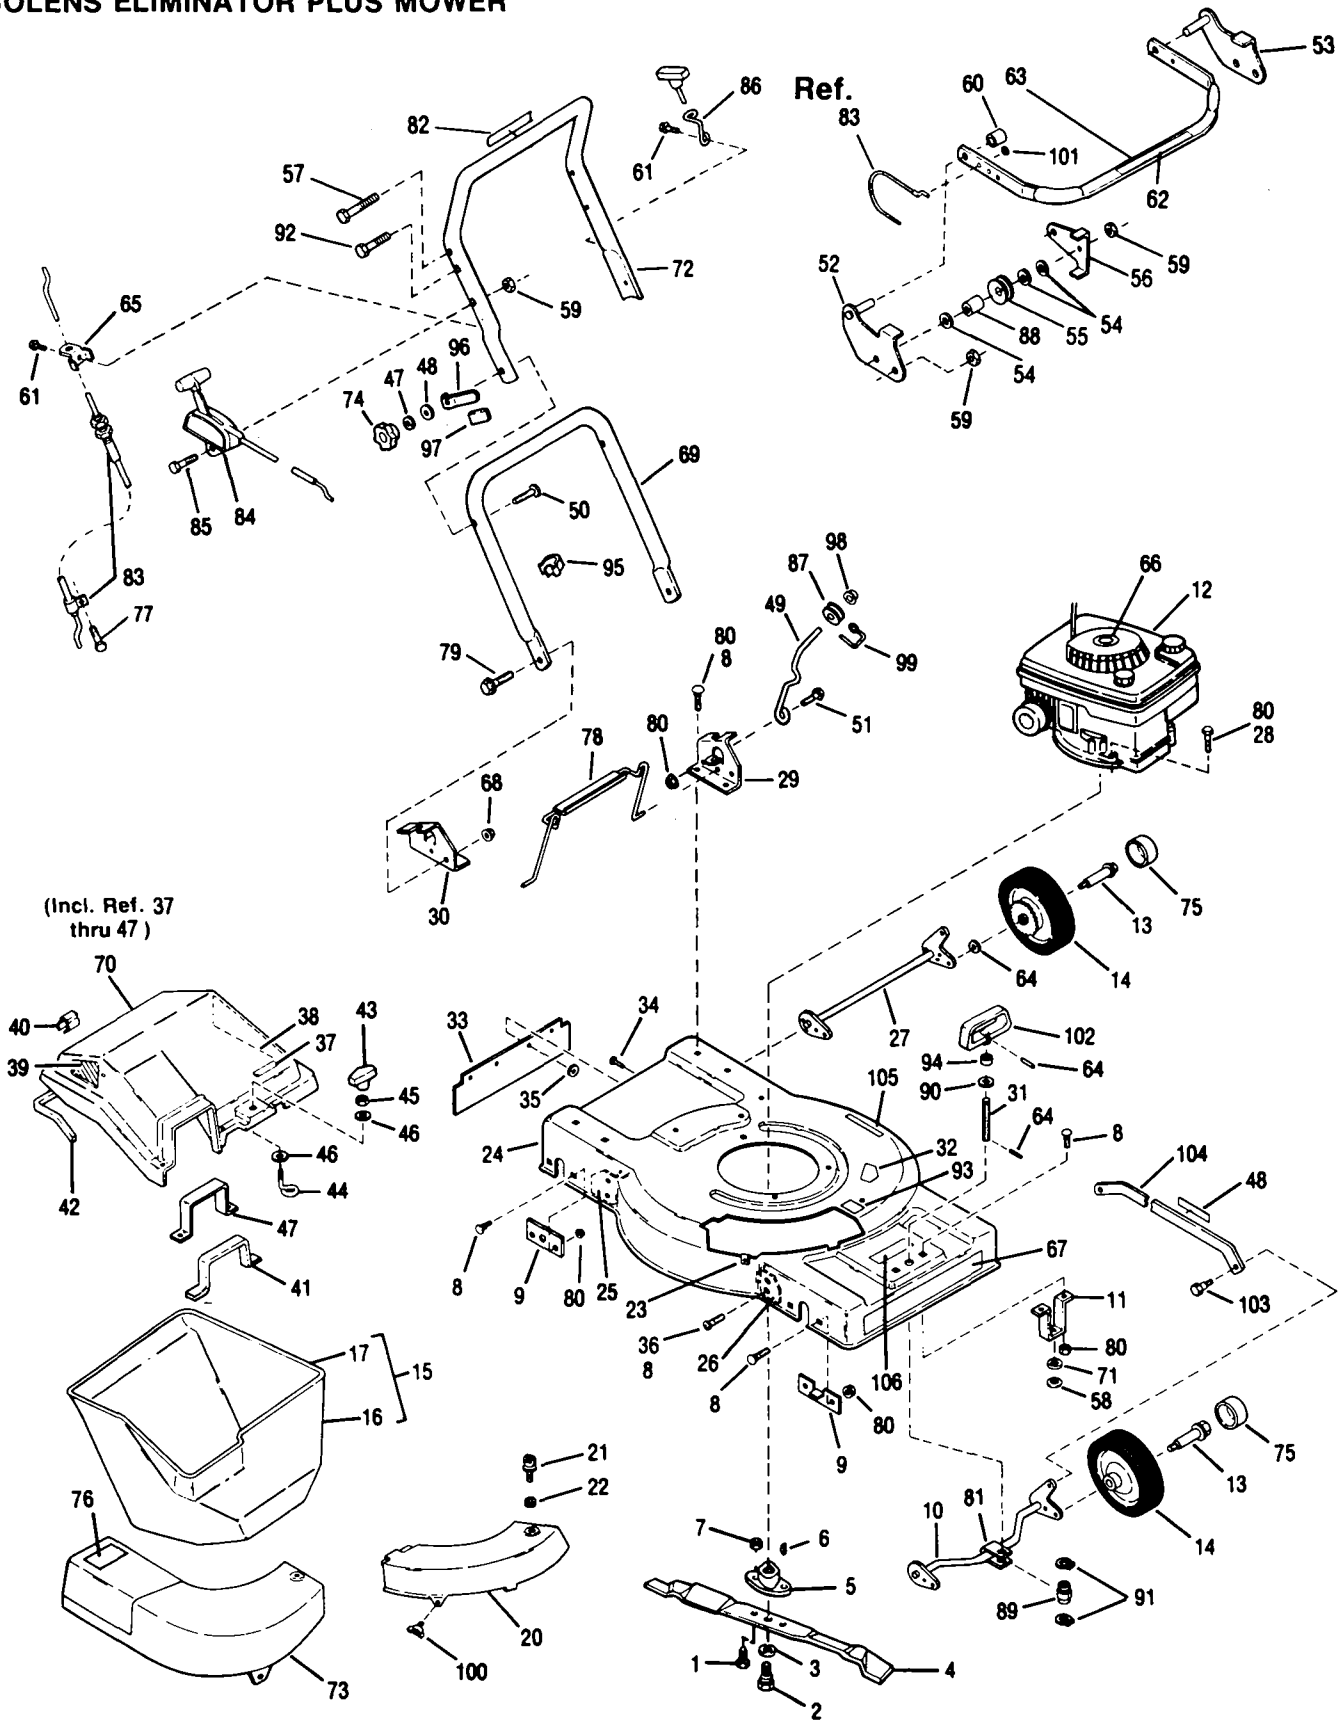


Bolens[®]

**Eliminator Plus
21 Inch Mower**

Model 9052

Serial Numbers 0100101
thru 0199999

Parts List

BOLENS ELIMINATOR PLUS MOWER

MODEL 9052

REF. NO.	PART NO.	DESCRIPTION	NO. REQ'D	REF. NO.	PART NO.	DESCRIPTION	NO. REQ'D
1 •	1100046	Hex Screw 3/8-16 x 1	2	55	1749796	Pulley	3
2	1746688	Shoulder Bolt	1	56	1749782	Cable Guide	1
3 •	1100245	Lock Washer 1/2	1	57 •	1100807	Hex Screw 1/4-20 x 2	1
4	1751965	Cutter Blade	1	58	1890234	Washer	1
5	1750315	Blade Coupling	1	59	1734398	Lock Nut 1/4-20	5
6	1100275	Woodruff Key 5/32 x 5/8	1	60	1749778	Spacer	1
7 •	1733398	Lock Nut 3/8-16	2	61	1754128	Self Thd. Screw 1/4-20 x 3/4	2
8 •	1186097	Carriage Bolt 5/16-18 x 5/8	14	62	1749940	Control Handle Decal	1
9	1743277	Axle Bracket	4	63	1749785	Engine Control	1
10	1743263	Front Axle Assembly	1	64	1120210	Drive Pin 3/16 x 1	2
11	1743265	Adj. Screw Bracket	1	65	1749977	Cable Bracket	1
12	*	B & S Engine 90702-3077	1	66	1736311	Decal 3-1/2 H.P.	1
13	1747102	Shoulder Bolt	4	67	1745597	Decal	1
14	1751839	Wheel & Tire	4	68 •	1186393	Fl. Lock Nut 3/8-16	2
15	1749922	Frame & Bag Ass'y	1	69	1749797	Lower Handle Assembly	1
16	1749798	Bag	1	70	1753384	Cover Assembly	1
17	1747239	Frame	1	71	1746786	Nylon Washer	1
18 •	1100242	Lock Washer 5/16	2	72	1749740	Upper Handle	1
19 •	1100255	Flat Washer 5/16	2	73	1753380	Chute Cover & Body Assembly (Incl. Ref. 46)	1
20	1744545	Deck Cover	1	74	1721030	Knob	1
21	1743948	Thumb Screw	1	75	1752046	Hub Cap	4
22	1743949	Grommet	1	76	1741590	Caution Decal	1
23	1185893	Speed Nut	1	77	1745778	Screw No. 10-32 x 1/2	1
24	1754410	Mower Base w/Decals (Incl. Ref. 32 & 93)	1	78	1748602	Front Support	1
25	1743222	Baffle, Rear Base	1	79 •	1186347	Fl. Screw 3/8-16 x 1	2
26	1743221	Baffle Front Base	1	80 •	1186391	Fl. Nut 5/16-18	26
27	1753322	Rear Axle Assembly	1	81	1744847	Adj. Screw Channel	1
28 •	1100808	Hex Screw 5/16-18 x 1-1/4	3	82	1749938	Caution Decal	1
29	1750146	Handle Bracket L.H.	1	83	1749866	Engine Brake Cable	1
30	1750145	Handle Bracket R.H.	1	84	1749867	Throttle, Control	1
31	1743266	Adj. Screw	1	85 •	1111601	Hex Hd. Screw 1/4-20 x 1-3/4	1
32	1739687	Caution Decal	1	86	1750125	Starter Handle Supp.	1
33	1743223	Rear Shield	1	87	1746385	Rope Guide Pulley	1
34	1185878	Pop Rivet 3/16	4	88	1749779	Spacer	1
35	1736359	Flat Washer 3/16	4	89	1745780	Height Adj. Hub	1
36	1185872	Truss Hd. Screw 5/16-18	8	90	1749482	Wave Washer	1
37	1753358	Logo Plate	1	91	1185425	Retaining Ring	2
38	1748065	Screen (Large)	1	92 •	1100806	Hex Hd. Screw 1/4-20 x 1-1/4	3
39	1748064	Screen (Small)	1	93	1747049	Decal, Caution	1
40	1753396	Handle Clip	1	94	1753347	Spacer, Handle	1
41	1753371	Seal, Door	1	95	1729721	Clip	2
42	1746641	Seal Bag	1	96	1753243	Locator	2
43	1748068	Knob	1	97	1736322	Grip	2
44	1748069	Shaft	1	98	1724791	Push Nut	1
45 •	1186257	Nut 1/4-20	1	99	1753352	Rope Guide	1
46 •	1107381	Flat Washer	2	100	1753502	Wing Screw 1/4-20	1
47	1753281	Chute Opening Support	1	101	1752034	Nylon Washer	1
48	1746519	Decal Height Adj.	1	102	1754149	Height Adj. Handle	1
49	1753351	Lower Rope Guide	1	103	1743278	Shoulder Bolt	2
50	1731025	Screw 5/16-18	2	104	1743274	Height Adj. Link	1
51 •	1186331	Fl. Screw 5/16-18 x 1	1	105	1746520	Decal, Height Adj.	1
52	1749790	R.H. Control Support	1	106	1745617	Decal, Cutting Height	1
53	1749789	L.H. Control Support	1				
54	1716233	Flat Washer	3				