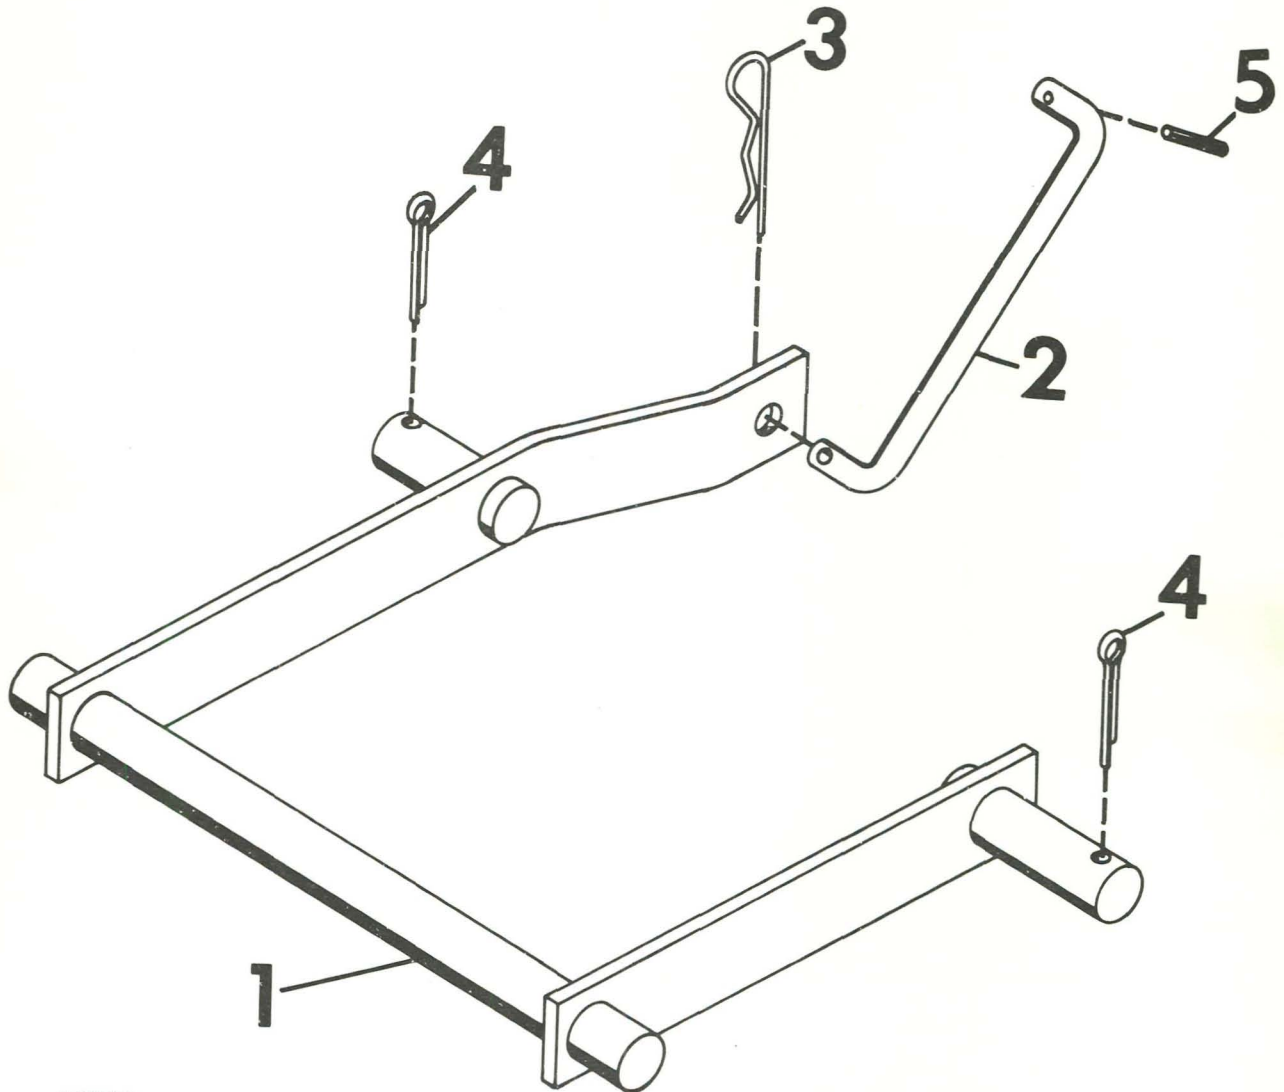

**ILLUSTRATED
PARTS LIST**

LIFT ASSIST AUXILIARY KIT

Model Number 18899E1

Effective Date 8-01-75

Form Number 19782P1

<u>ITEM NO.</u>	<u>PART NO.</u>	<u>DESCRIPTION</u>
1	18891A1	Lift Assist Weldment
2	18895P1	Link
3	10405P1	Hair Pin Cotter
4	120123	1/8 x 1-1/4 Cotter Pin
5	142485	Groove Pin, Type A, 1/8 x 5/8