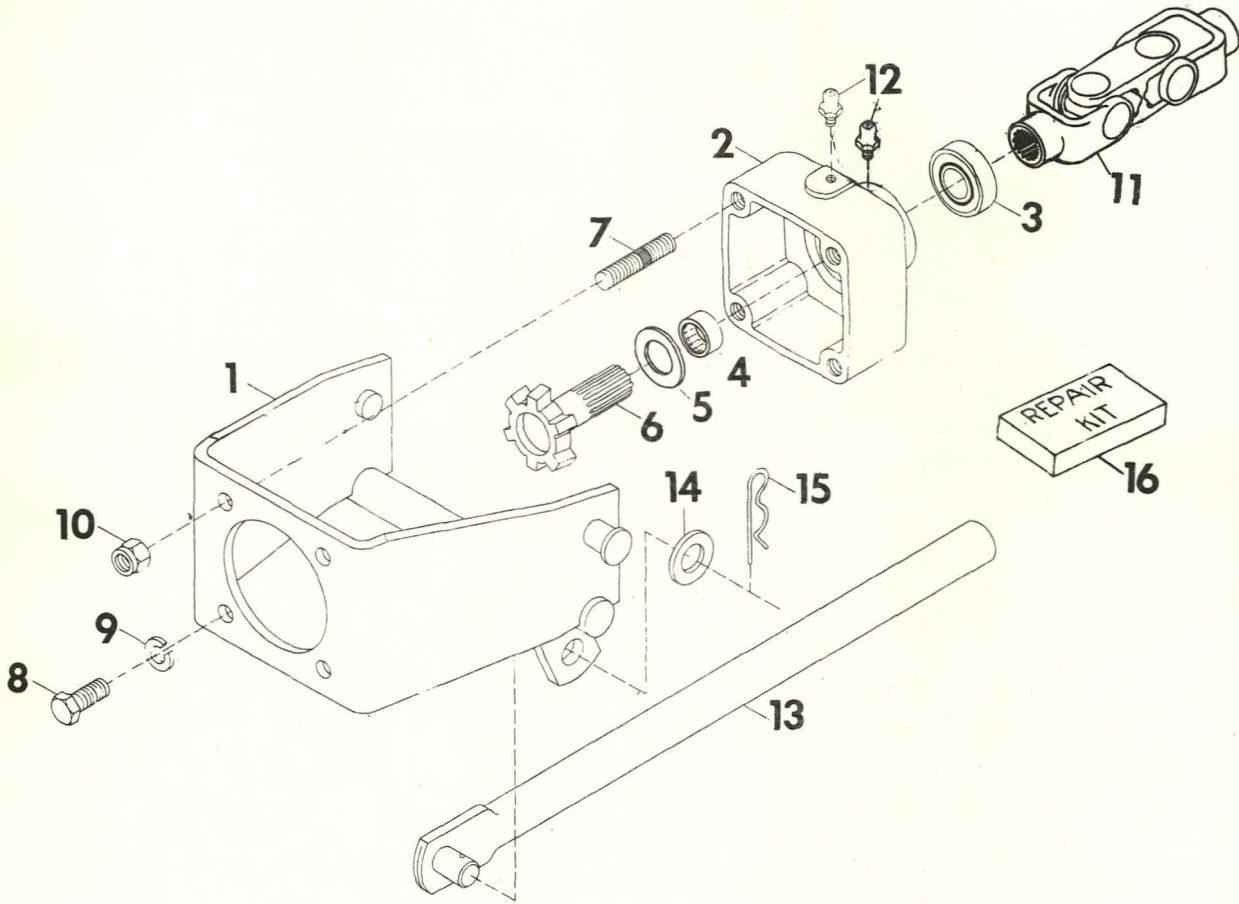

ILLUSTRATED PARTS LIST

FRONT ADAPTER KIT
Model No. 21125E1
Form No. 21164E1

<u>LINE ITEM</u>	<u>PART NUMBER</u>	<u>DESCRIPTION</u>
------------------	--------------------	--------------------

1	11609A1	Adapter Weldment
2	14900P1	Housing, Adapter
3	11605P1	Bearing, Ball
4	11604P1	Bearing, Needle 7/8 x 1-1/8 x 1/2
5	14948P1	Bearing, Thrust
6	11603P1	Dog, Adapter
7	11600P1	Stud
8	180177	Bolt, Hex 1/2-13 x 1-1/2
9	120384	Washer, Lock 1/2 SP
10	435507	Nut, Lock 1/2-13 Washer Insert Hex
11	15835A1	Double Joint Assembly
12	9411027	Fitting, Lube 1/4-28
13	11607A1	Rod, Push Weldment
14	131017	Washer, Flat 13/16 x 1-15/32 x .134
15	10405P1	Pin, Hair Cotter
16	12134P1	Kit, Repair Universal Joint Rodwell STD.
	20573P1	Kit, Repair Universal Joint NEARCO 1605x