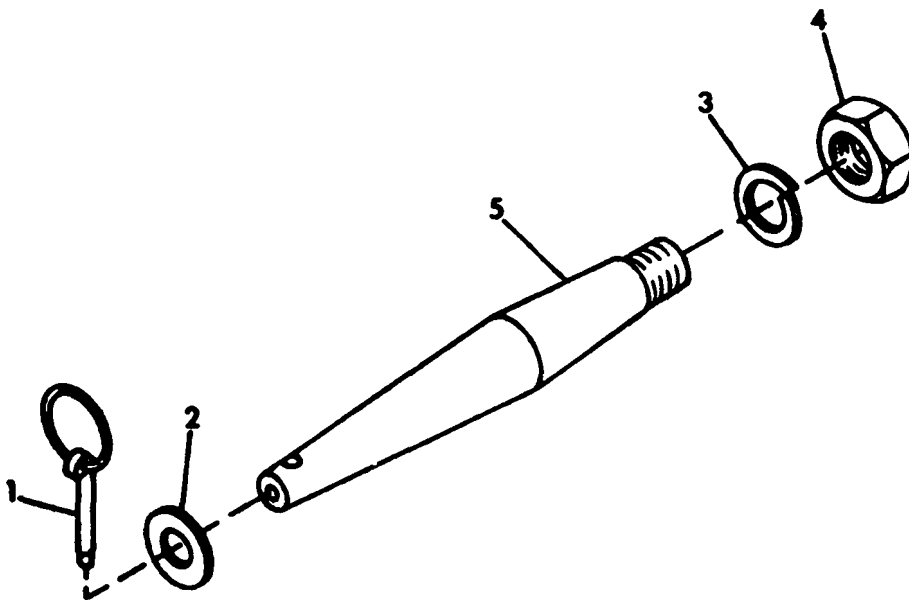

QUICK HITCH PIN KIT

ITEM NO.	PART NO.	QTY.	DESCRIPTION
1	11902	1	Pin, Klik
2	131016	1	Washer, Flat .656 x 1.312 x .095
3	131046	1	Washer, Lock 3/4 SP
4	451539	1	Nut, Jam 3/4-10 Hex Heavy
5	34763	1	Pin, Quick Hitch