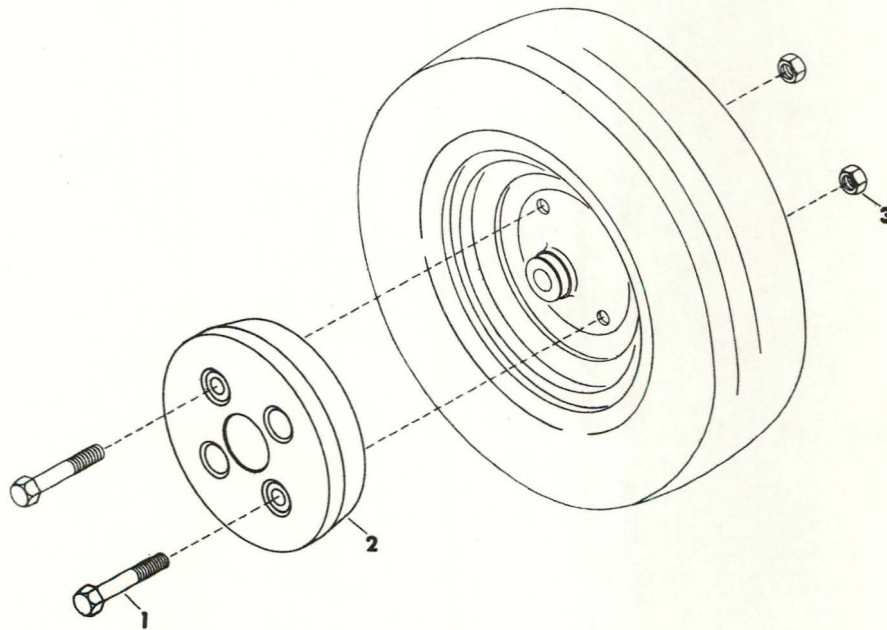

GRAVELY®

CLARKE-GRAVELY CORPORATION
A Studebaker-Worthington Company

ILLUSTRATED PARTS LIST

NAME: FRONT WHEEL WEIGHTS

PART NUMBER(S): 11924

Item No.	Part No.	Qty.	Description
1	180191	4	Bolt, Hex 1/2-13 x 3.25
2	11926	2	Weight, 15 lb., Front
3	435507	4	Nut, Lock; 1/2-13 Washer