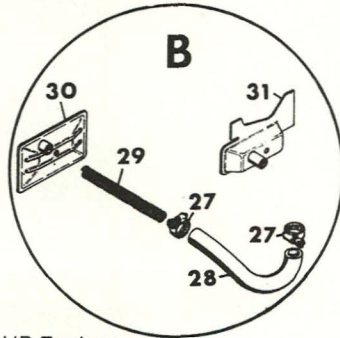

# ILLUSTRATED PARTS LIST

21319

NAME: REMOTE AIR CLEANER KIT

PART NUMBER(S): 21295

NOTE: Circle "A" Pertains to 8 HP Engines.

NOTE: Circle "B" Pertains to tractors assembled before serial number 313393.

Item No.	Part No.	Qty.	Description
1	21324	1	Gasket, Air Cleaner Elbow
2	24355	1	Asm, Air Cleaner Elbow
3	436706	3	Screw, Mash 8-32 x 2-3/4 Pan HD Slotted
4	21229	1	Gasket, Air Cleaner
5	24823	1	Asm, Elbow Air Cleaner
6	21245	2	Clamp, 2.25 Dia. Hose
7	113893	3	Washer, Copper; .219 x .500 x .049
8	436762	3	Screw Mach 10-32 x 3 Pan HD
9	21233	1	Hose, Air Cleaner Elbow
10	456004	5	Nut, Lock; 3/8-16 Washer Insert Hex
11	180122	3	Bolt, Hex; 3/8-16 x 1.00
12	21234	1	Bracket, Air Cleaner to tractor
13	21335	1	Bracket, Air Cleaner
14	21335	1	Unloader, Dust
15	21334	1	Clamp, Air Cleaner

Item No.	Part No.	Qty.	Description
16	21332	1	Housing, Lower
17	21333	1	Filter, Element
18	21331	1	Housing, Upper
19	21330	1	Bolt, Special Air Cleaner
20	10905	2	Washer, Sealing
21	419454	1	Nut, Lock; 1/4-20 Hex HD Washer Insert
22	21473	1	Support, Remote Air
23	120392	3	Washer, Flat; .281 x .625 x .065
24	21336	1	Gasket, Air Cleaner Cleaner
25	180123	1	Bolt, Hex; 3/8-16 x 1-1/8
26	103877	1	Plug Pipe; 1/8 in. SQ HD Steel
27	21247	2	Clamp, .88 Dia. Hose
28	21232	1	Hose, Crankcase Ventilation
29	21375	1	Spring, Hose
30	21320	1	Plate, Breather 10 & 12 HP Engines
31	21321	1	Plate, Breather 8 HP Engines