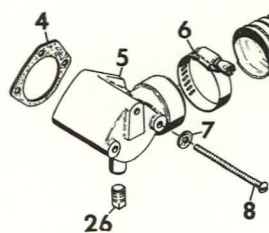

# ILLUSTRATED PARTS LIST

21319

NAME: REMOTE AIR CLEANER KIT

PART NUMBER(S): 21295

NOTE: Circle "A" Pertains to 8 HP Engines.

NOTE: Circle "B" Pertains to tractors assembled before serial number 313393.

Item No.	Part No.	Qty.	Description
1	21324	1	Gasket, Air Cleaner Elbow
2	24355	1	Asm, Air Cleaner Elbow
3	436706	3	Screw, Mash 8-32 x 2-3/4 Pan HD Slotted
4	21229	1	Gasket, Air Cleaner
5	24823	1	Asm, Elbow Air Cleaner
6	21245	2	Clamp, 2.25 Dia. Hose
7	113893	3	Washer, Copper; .219 x .500 x .049
8	436762	3	Screw Mach 10-32 x 3 Pan HD
9	21233	1	Hose, Air Cleaner Elbow
10	456004	5	Nut, Lock; 3/8-16 Washer Insert Hex
11	180122	3	Bolt, Hex; 3/8-16 x 1.00
12	21234	1	Bracket, Air Cleaner to tractor
13	21335	1	Bracket, Air Cleaner
14	21335	1	Unloader, Dust
15	21334	1	Clamp, Air Cleaner

Item No.	Part No.	Qty.	Description
16	21332	1	Housing, Lower
17	21333	1	Filter, Element
18	21331	1	Housing, Upper
19	21330	1	Bolt, Special Air Cleaner
20	10905	2	Washer, Sealing
21	419454	1	Nut, Lock; 1/4-20 Hex HD Washer Insert
22	21473	1	Support, Remote Air
23	120392	3	Washer, Flat; .281 x .625 x .065
24	21336	1	Gasket, Air Cleaner Cleaner
25	180123	1	Bolt, Hex; 3/8-16 x 1-1/8
26	103877	1	Plug Pipe; 1/8 in. SQ HD Steel
27	21247	2	Clamp, .88 Dia. Hose
28	21232	1	Hose, Crankcase Ventilation
29	21375	1	Spring, Hose
30	21320	1	Plate, Breather 10 & 12 HP Engines
31	21321	1	Plate, Breather 8 HP Engines