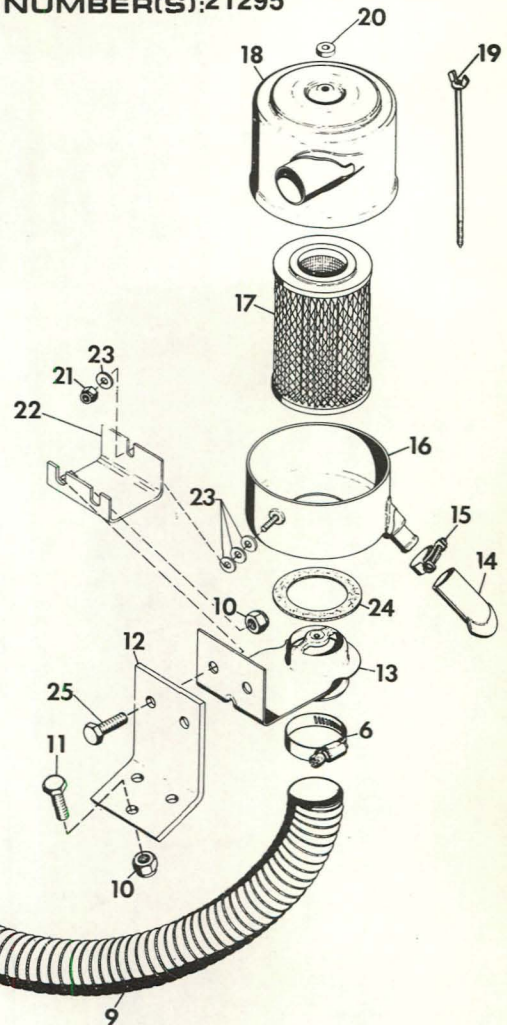

# ILLUSTRATED PARTS LIST

21319

NAME: REMOTE AIR CLEANER KIT

PART NUMBER(S): 21295

NOTE: Circle "A" Pertains to 8 HP Engines.

NOTE: Circle "B" Pertains to tractors assembled before serial number 313393.

Item No.	Part No.	Qty.	Description
1	21324	1	Gasket, Air Cleaner Elbow
2	24355	1	Asm, Air Cleaner Elbow
3	436706	3	Screw, Mash 8-32 x 2-3/4 Pan HD Slotted
4	21229	1	Gasket, Air Cleaner
5	24823	1	Asm, Elbow Air Cleaner
6	21245	2	Clamp, 2.25 Dia. Hose
7	113893	3	Washer, Copper; .219 x .500 x .049
8	436762	3	Screw Mach 10-32 x 3 Pan HD
9	21233	1	Hose, Air Cleaner Elbow
10	456004	5	Nut, Lock; 3/8-16 Washer Insert Hex
11	180122	3	Bolt, Hex; 3/8-16 x 1.00
12	21234	1	Bracket, Air Cleaner to tractor
13	21335	1	Bracket, Air Cleaner
14	21335	1	Unloader, Dust
15	21334	1	Clamp, Air Cleaner

Item No.	Part No.	Qty.	Description
16	21332	1	Housing, Lower
17	21333	1	Filter, Element
18	21331	1	Housing, Upper
19	21330	1	Bolt, Special Air Cleaner
20	10905	2	Washer, Sealing
21	419454	1	Nut, Lock; 1/4-20 Hex HD Washer Insert
22	21473	1	Support, Remote Air
23	120392	3	Washer, Flat; .281 x .625 x .065
24	21336	1	Gasket, Air Cleaner Cleaner
25	180123	1	Bolt, Hex; 3/8-16 x 1-1/8
26	103877	1	Plug Pipe; 1/8 in. SQ HD Steel
27	21247	2	Clamp, .88 Dia. Hose
28	21232	1	Hose, Crankcase Ventilation
29	21375	1	Spring, Hose
30	21320	1	Plate, Breather 10 & 12 HP Engines
31	21321	1	Plate, Breather 8 HP Engines