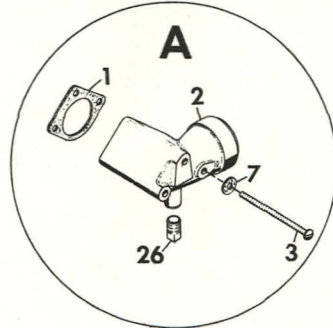

# ILLUSTRATED PARTS LIST

21319

NAME: REMOTE AIR CLEANER KIT

PART NUMBER(S): 21295

NOTE: Circle "A" Pertains to 8 HP Engines.

NOTE: Circle "B" Pertains to tractors assembled before serial number 313393.

Item No.	Part No.	Qty.	Description
1	21324	1	Gasket, Air Cleaner Elbow
2	24355	1	Asm, Air Cleaner Elbow
3	436706	3	Screw, Mash 8-32 x 2-3/4 Pan HD Slotted
4	21229	1	Gasket, Air Cleaner
5	24823	1	Asm, Elbow Air Cleaner
6	21245	2	Clamp, 2.25 Dia. Hose
7	113893	3	Washer, Copper; .219 x .500 x .049
8	436762	3	Screw Mach 10-32 x 3 Pan HD
9	21233	1	Hose, Air Cleaner Elbow
10	456004	5	Nut, Lock; 3/8-16 Washer Insert Hex
11	180122	3	Bolt, Hex; 3/8-16 x 1.00
12	21234	1	Bracket, Air Cleaner to tractor
13	21335	1	Bracket, Air Cleaner
14	21335	1	Unloader, Dust
15	21334	1	Clamp, Air Cleaner

Item No.	Part No.	Qty.	Description
16	21332	1	Housing, Lower
17	21333	1	Filter, Element
18	21331	1	Housing, Upper
19	21330	1	Bolt, Special Air Cleaner
20	10905	2	Washer, Sealing
21	419454	1	Nut, Lock; 1/4-20 Hex HD Washer Insert
22	21473	1	Support, Remote Air
23	120392	3	Washer, Flat; .281 x .625 x .065
24	21336	1	Gasket, Air Cleaner Cleaner
25	180123	1	Bolt, Hex; 3/8-16 x 1-1/8
26	103877	1	Plug Pipe; 1/8 in. SQ HD Steel
27	21247	2	Clamp, .88 Dia. Hose
28	21232	1	Hose, Crankcase Ventilation
29	21375	1	Spring, Hose
30	21320	1	Plate, Breather 10 & 12 HP Engines
31	21321	1	Plate, Breather 8 HP Engines