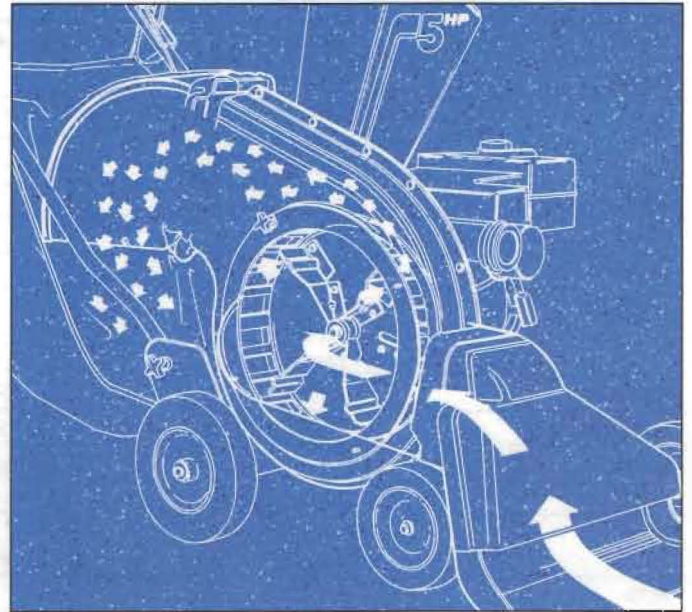

The staggered front wheels allow you to get up close to fences, walls and other obstacles to your right. The handlebars bend upward and adjust three ways for maximum comfort. Plus there's a folding position for compact storage.

Like all TROY-BILT products, the TROY-BILT Chipper/Vac is designed to give you years of high performance and satisfaction. We start with a dependable Tecumseh engine featuring solid-state ignition for fast starts...enclose it with 13-gauge steel housing... and finish it with baked-on powder paint that lasts up to five times longer than conventional liquid paint finishes.