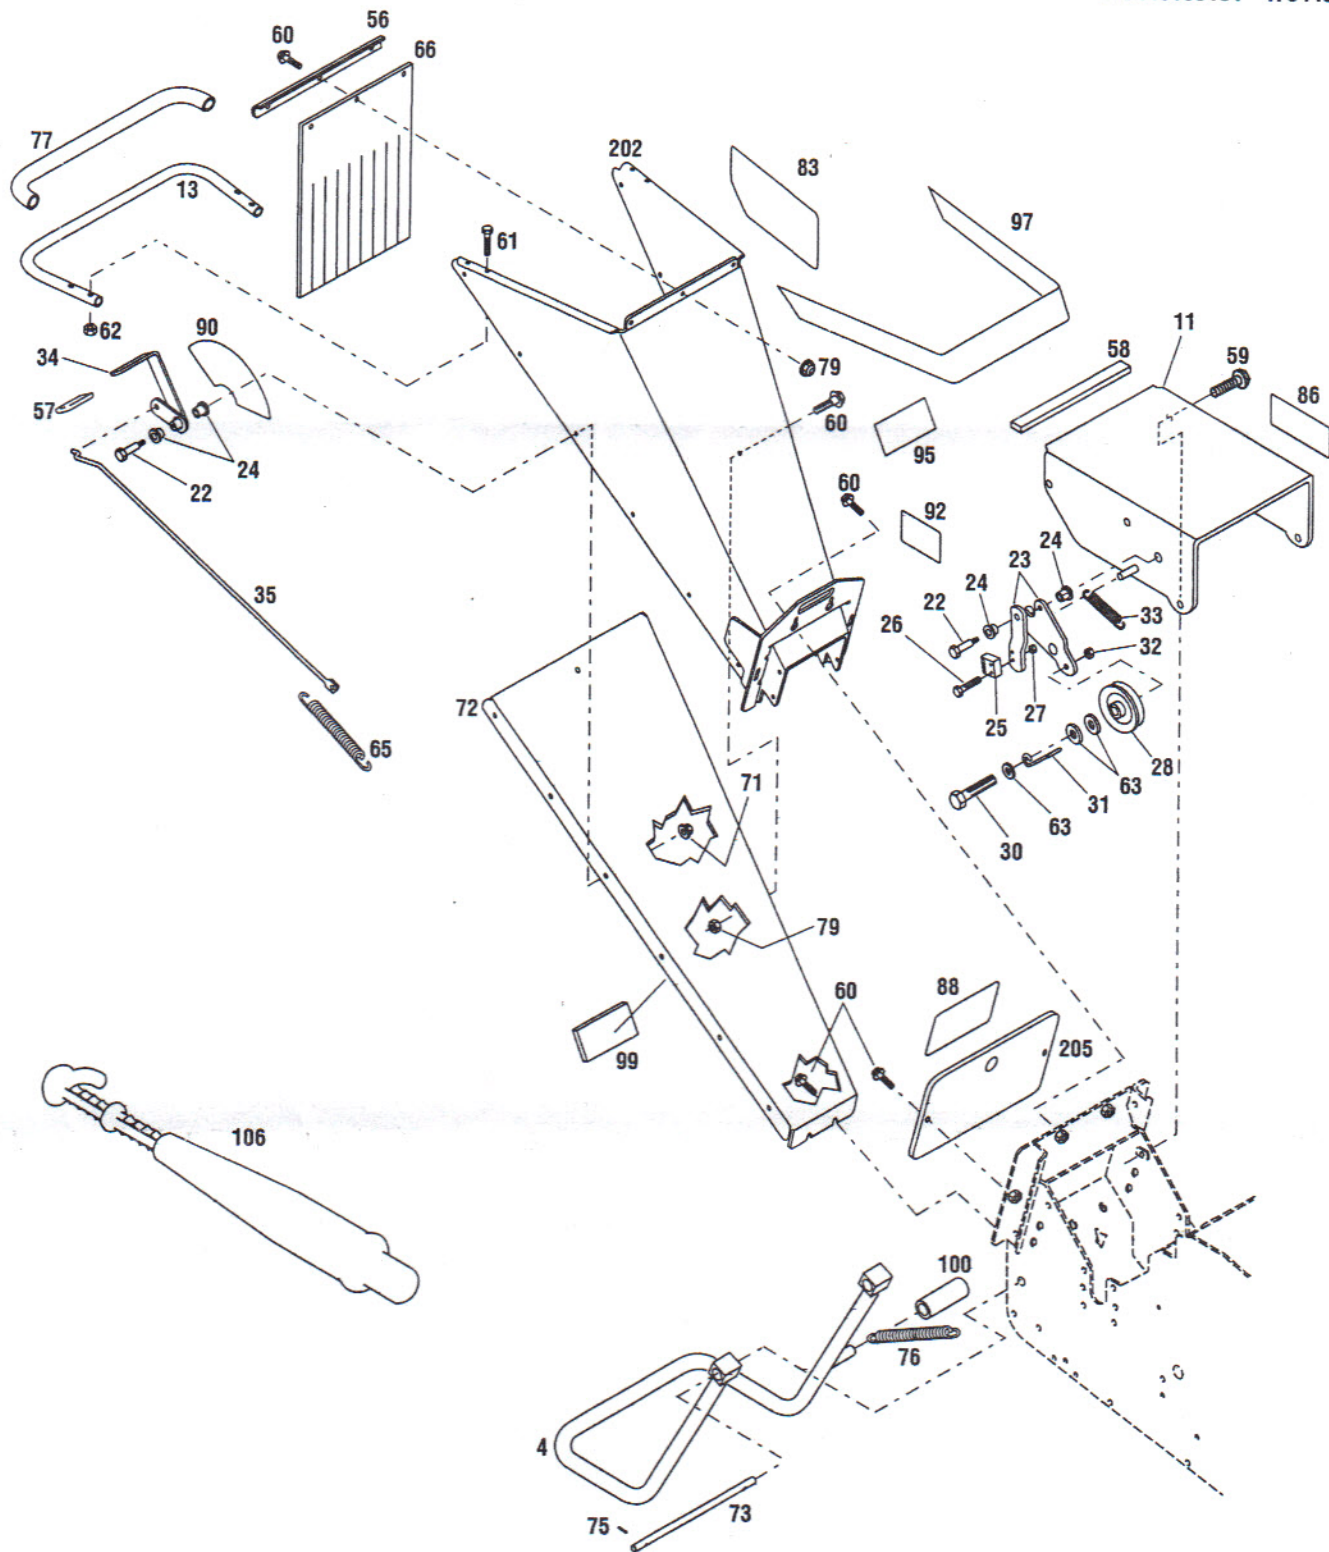

Tomohawk Pro

470420100101 - 470420199999
470440100101 - 470440199999

TOUCH-UP PAINT	
207	Troy-Bilt Black 13 oz.
208	Troy-Bilt Red 13 oz.

Models 47042, 47044

Ref.	Part	Description	Qty.	Ref.	Part	Description	Qty.
4	1772494001	Stand	1	66	1770867	Debris Shield.....	1
11	1770860010	Cover Plate.....	1	71	1186393	Flange Locknut, 3/8-16	1
13	1770896001	Handle.....	1	72	1772536010	Bottom Hopper Panel.....	1
22	1771214	Shoulder Bolt.....	2	73	1772493	Rod	1
23	1771210	Idler Pivot Assembly	1	75	1120210	Drive Pin, 3/16 x 1	1
24	1715538	Nyliner Bushing.....	4	76	1772486	Extension Spring.....	1
25	1762245	Brake Pad.....	1	77	1771457	Foam Grip, (B)	1
26	1747939	Hex Screw w/washer, 10-24 x 1-1/4	2	79	1186391	Flange Locknut, 5/16-18	20
27	1185985	Keps Nut, 10-24.....	2	83	1771477	Hopper Warning Decal	1
28	1768125	Pulley	1	86	1901900	American Legend Decal	1
30	1100048	Hex Head Screw, 3/8-16 x 2.....	1	88	1772408	Storage Plate Decal.....	1
31	1772534	Belt Guide	1	90	1771480	Engagement Lever Decal.....	1
32	1733398	Toplock Nut, 3/8-16.....	1	92	1771478	Stand Down Decal.....	1
33	1716728	Extension Spring.....	1	95	1771624	Horsepower Decal (A).....	1
34	1770093	Lever Assembly.....	1		1771625	Horsepower Decal (B).....	1
35	1770065	Clutch Rod	1	97	1772401	Hopper Logo Decal	1
56	1770868010	Flap Mount Bracket.....	1	99	1769081	Pad.....	1
57	1771460	Handle Grip.....	1	100	1737041	Grip.....	1
58	1771352	Rubber Pad.....	2	103	1756954	Safety Goggles.....	*1
59	1186327	Flange Lock Screw, 5/16-18 x 5/8	4	106	1771392	Tamper.....	1
60	1186329	Flange Lock Screw, 5/16-18 x 3/4	20	111	1908685	Ear Plugs.....	*1
61	1186313	Flange Lock Screw, 1/4-20 x 1-1/4.....	4	202	1772444	Hopper Assembly (Includes Refs. 83, 90, 92)	1
62	1734398	Toplock Nut, 1/4-20	4	205	1772457	Storage Plate Assembly (Includes Ref. 88)	1
63	1891733	Flat Washer, 3/8.....	4	207	1735222	Troy-Bilt Black Paint, 13 oz. can	NI
65	1765899	Extension Spring.....	1	208	1900706	Troy-Bilt Red Paint, 13 oz. can.....	NI

* Item not illustrated

NI Item not included with unit. Order separately.

(A) - Model 47042

(B) - Model 47044